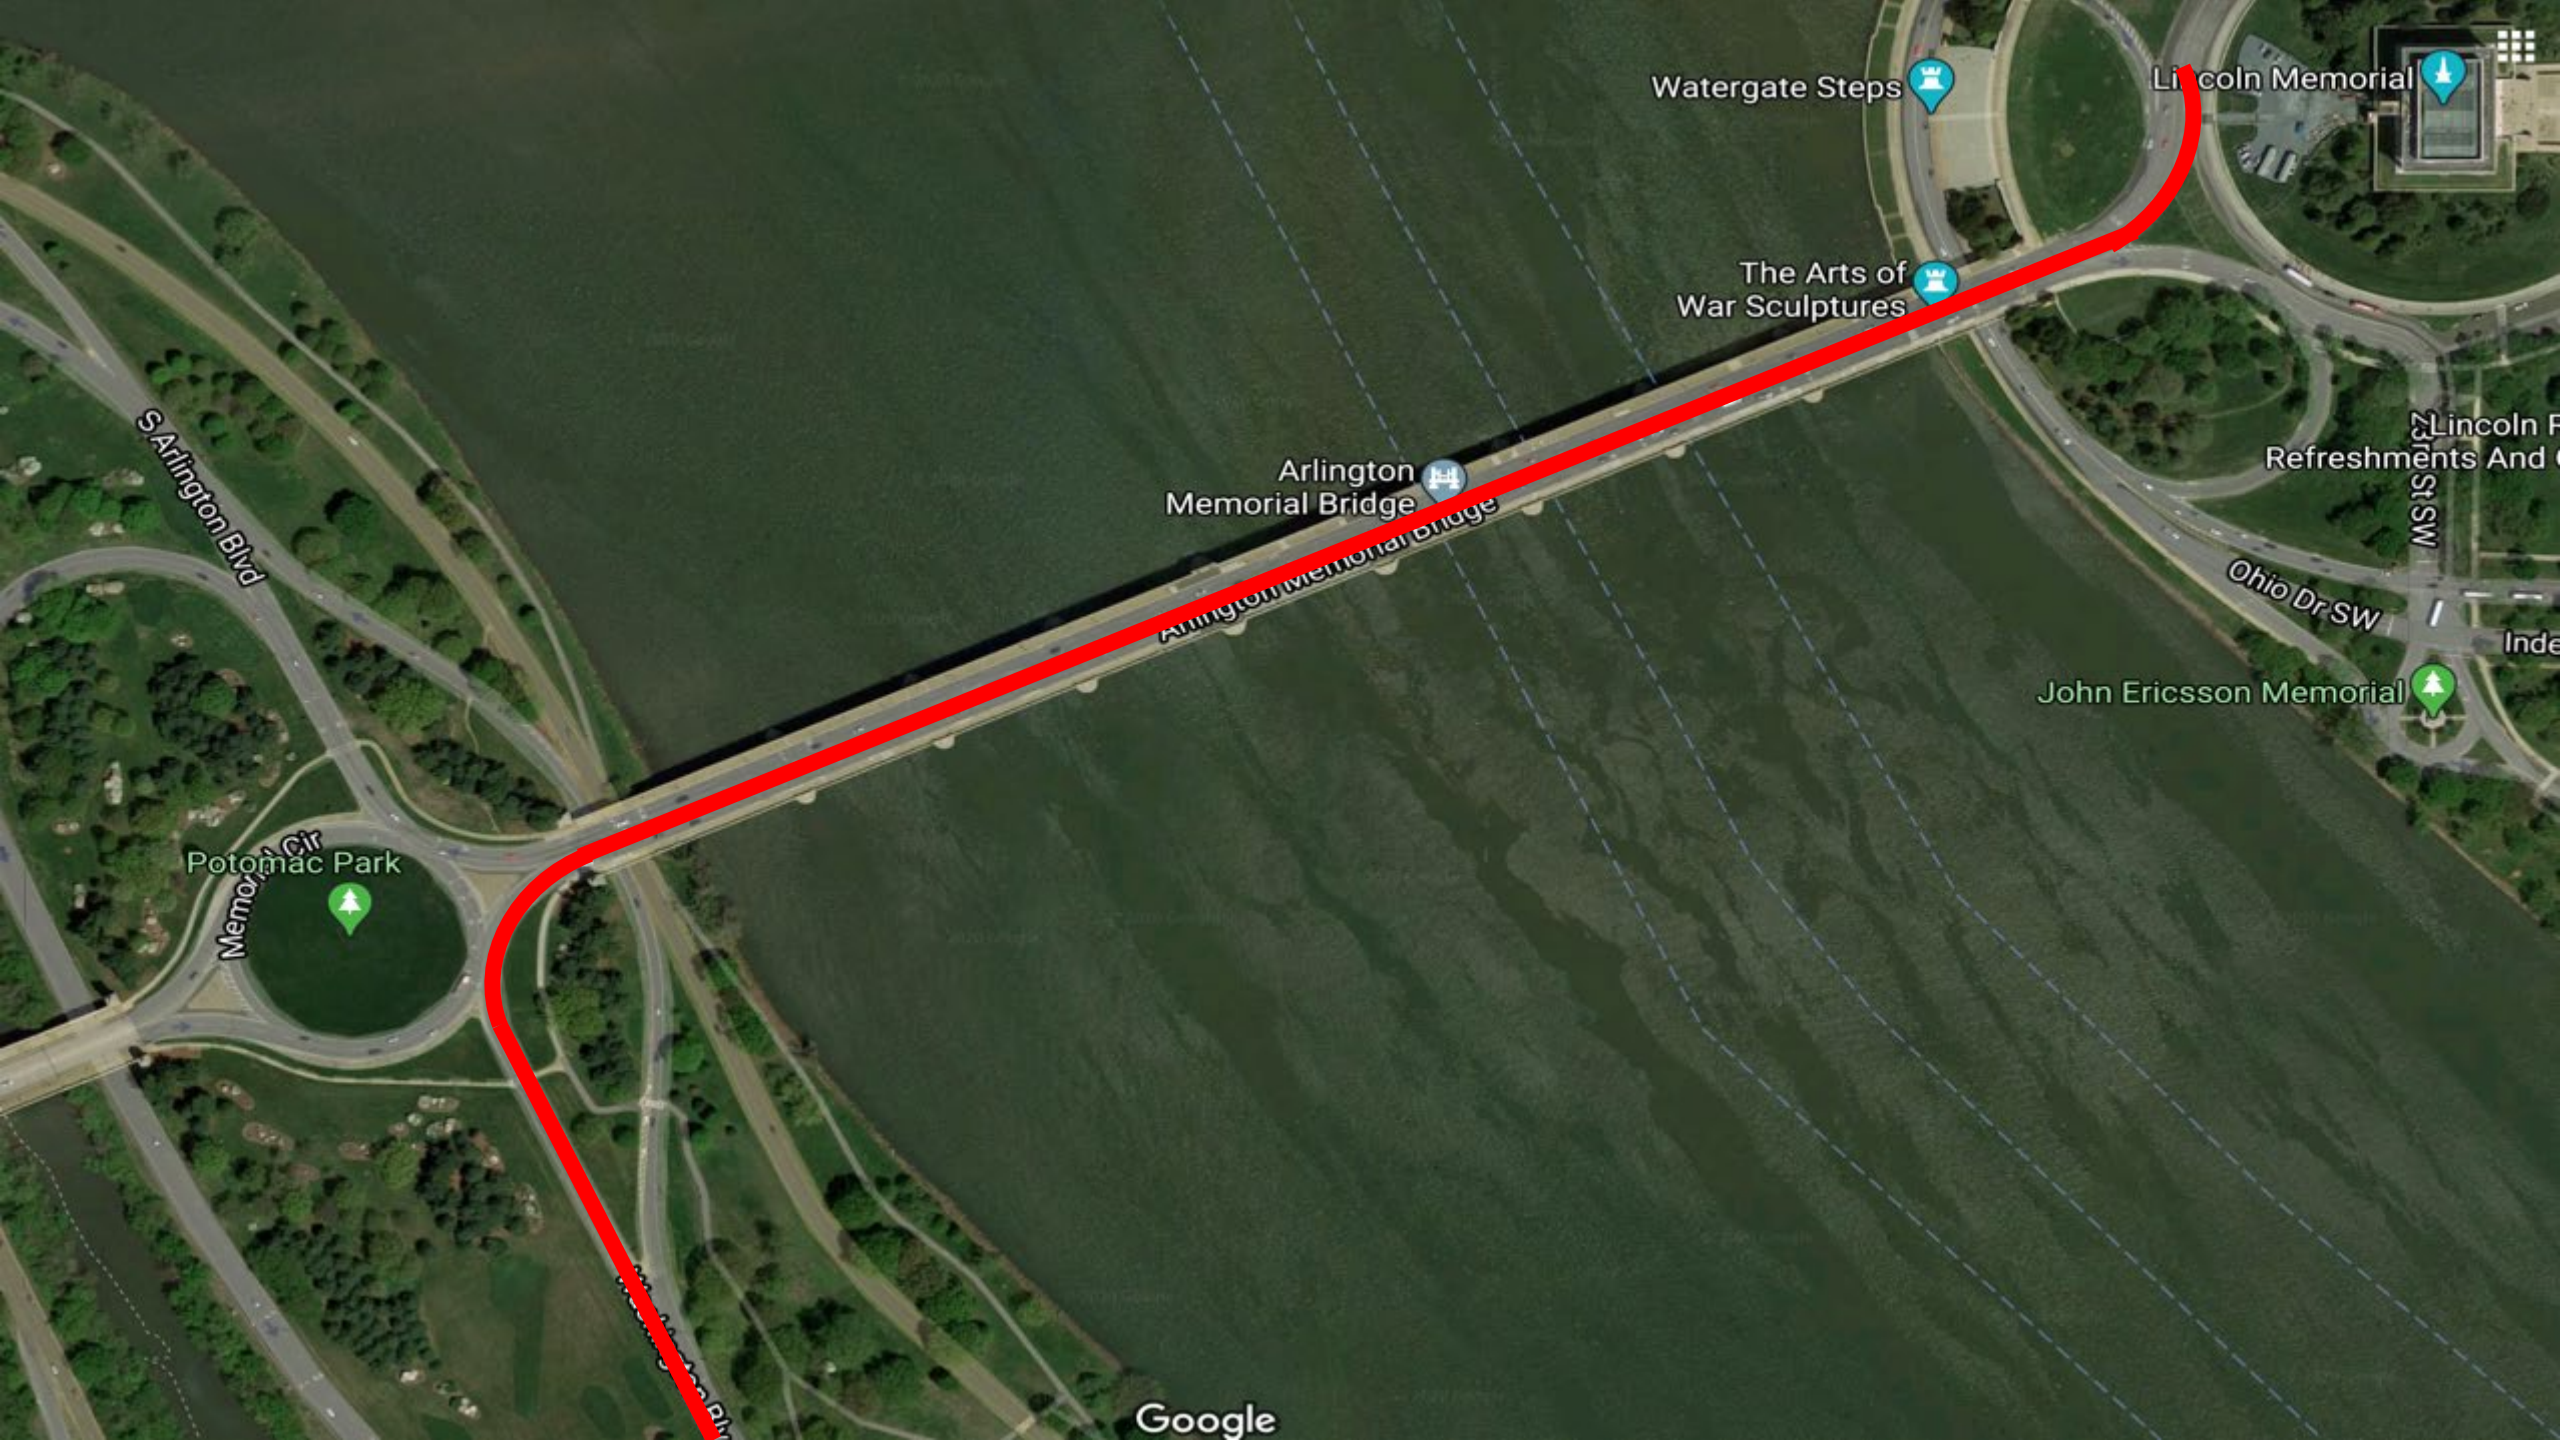

# Rolling to Remember

---

**May 26, 2024**

# DEMONSTRATION RIDE ROUTE

## Pending Permits Approvals

Watergate Steps

Lincoln Memorial

The Arts of War Sculptures

Arlington Memorial Bridge

Lincoln P Refreshments And C

Ohio Dr SW

John Ericsson Memorial

Potomac Park

S Arlington Blvd

Memorial Cir

Google

15th St NW

14th St NW

Federal Triangle

Pennsylvania Ave NW