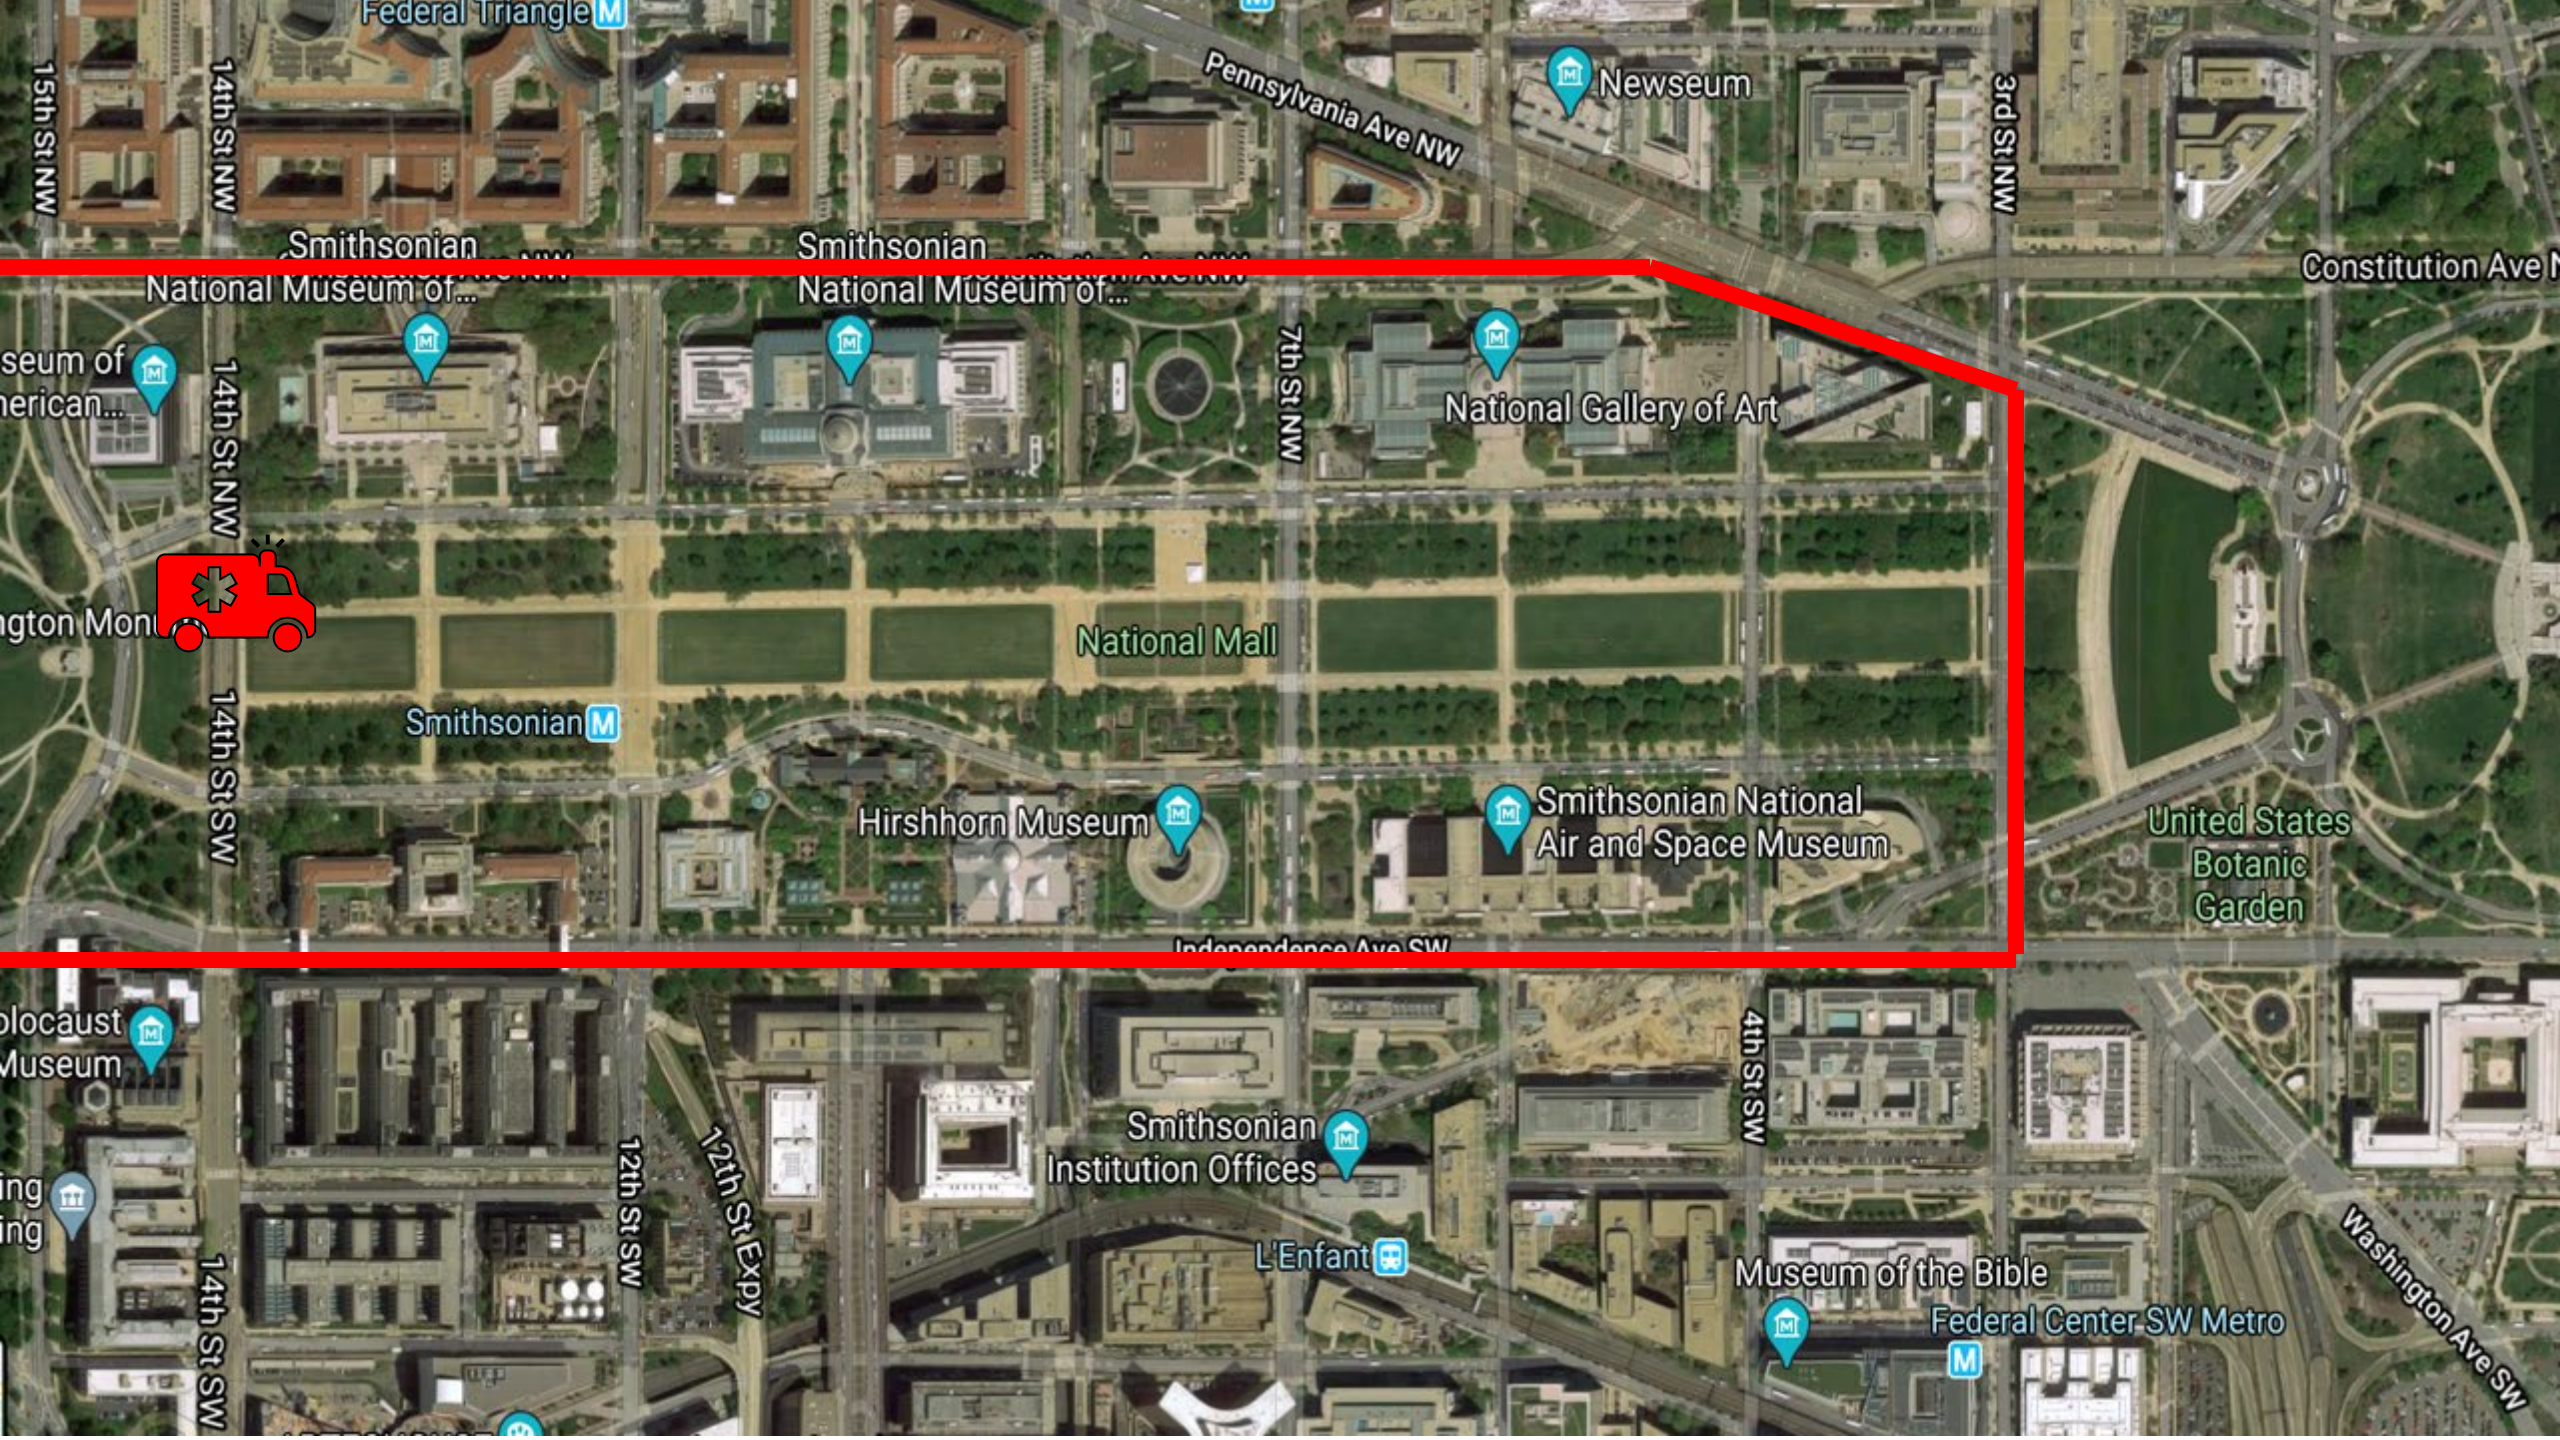

# DEMONSTRATION RIDE ROUTE

## Pending Permits Approvals

Watergate Steps

Lincoln Memorial

The Arts of War Sculptures

Arlington Memorial Bridge

Lincoln P Refreshments And C

Ohio Dr SW

John Ericsson Memorial

Potomac Park

S Arlington Blvd

Memorial Cir

Google

15th St NW

14th St NW

Federal Triangle

Pennsylvania Ave NW

Museum of the Bible

Federal Center SW Metro

14th St SW

Washington Ave SW

Statue of Albert Einstein

Constitution Ave NW

19th St NW

18th St NW