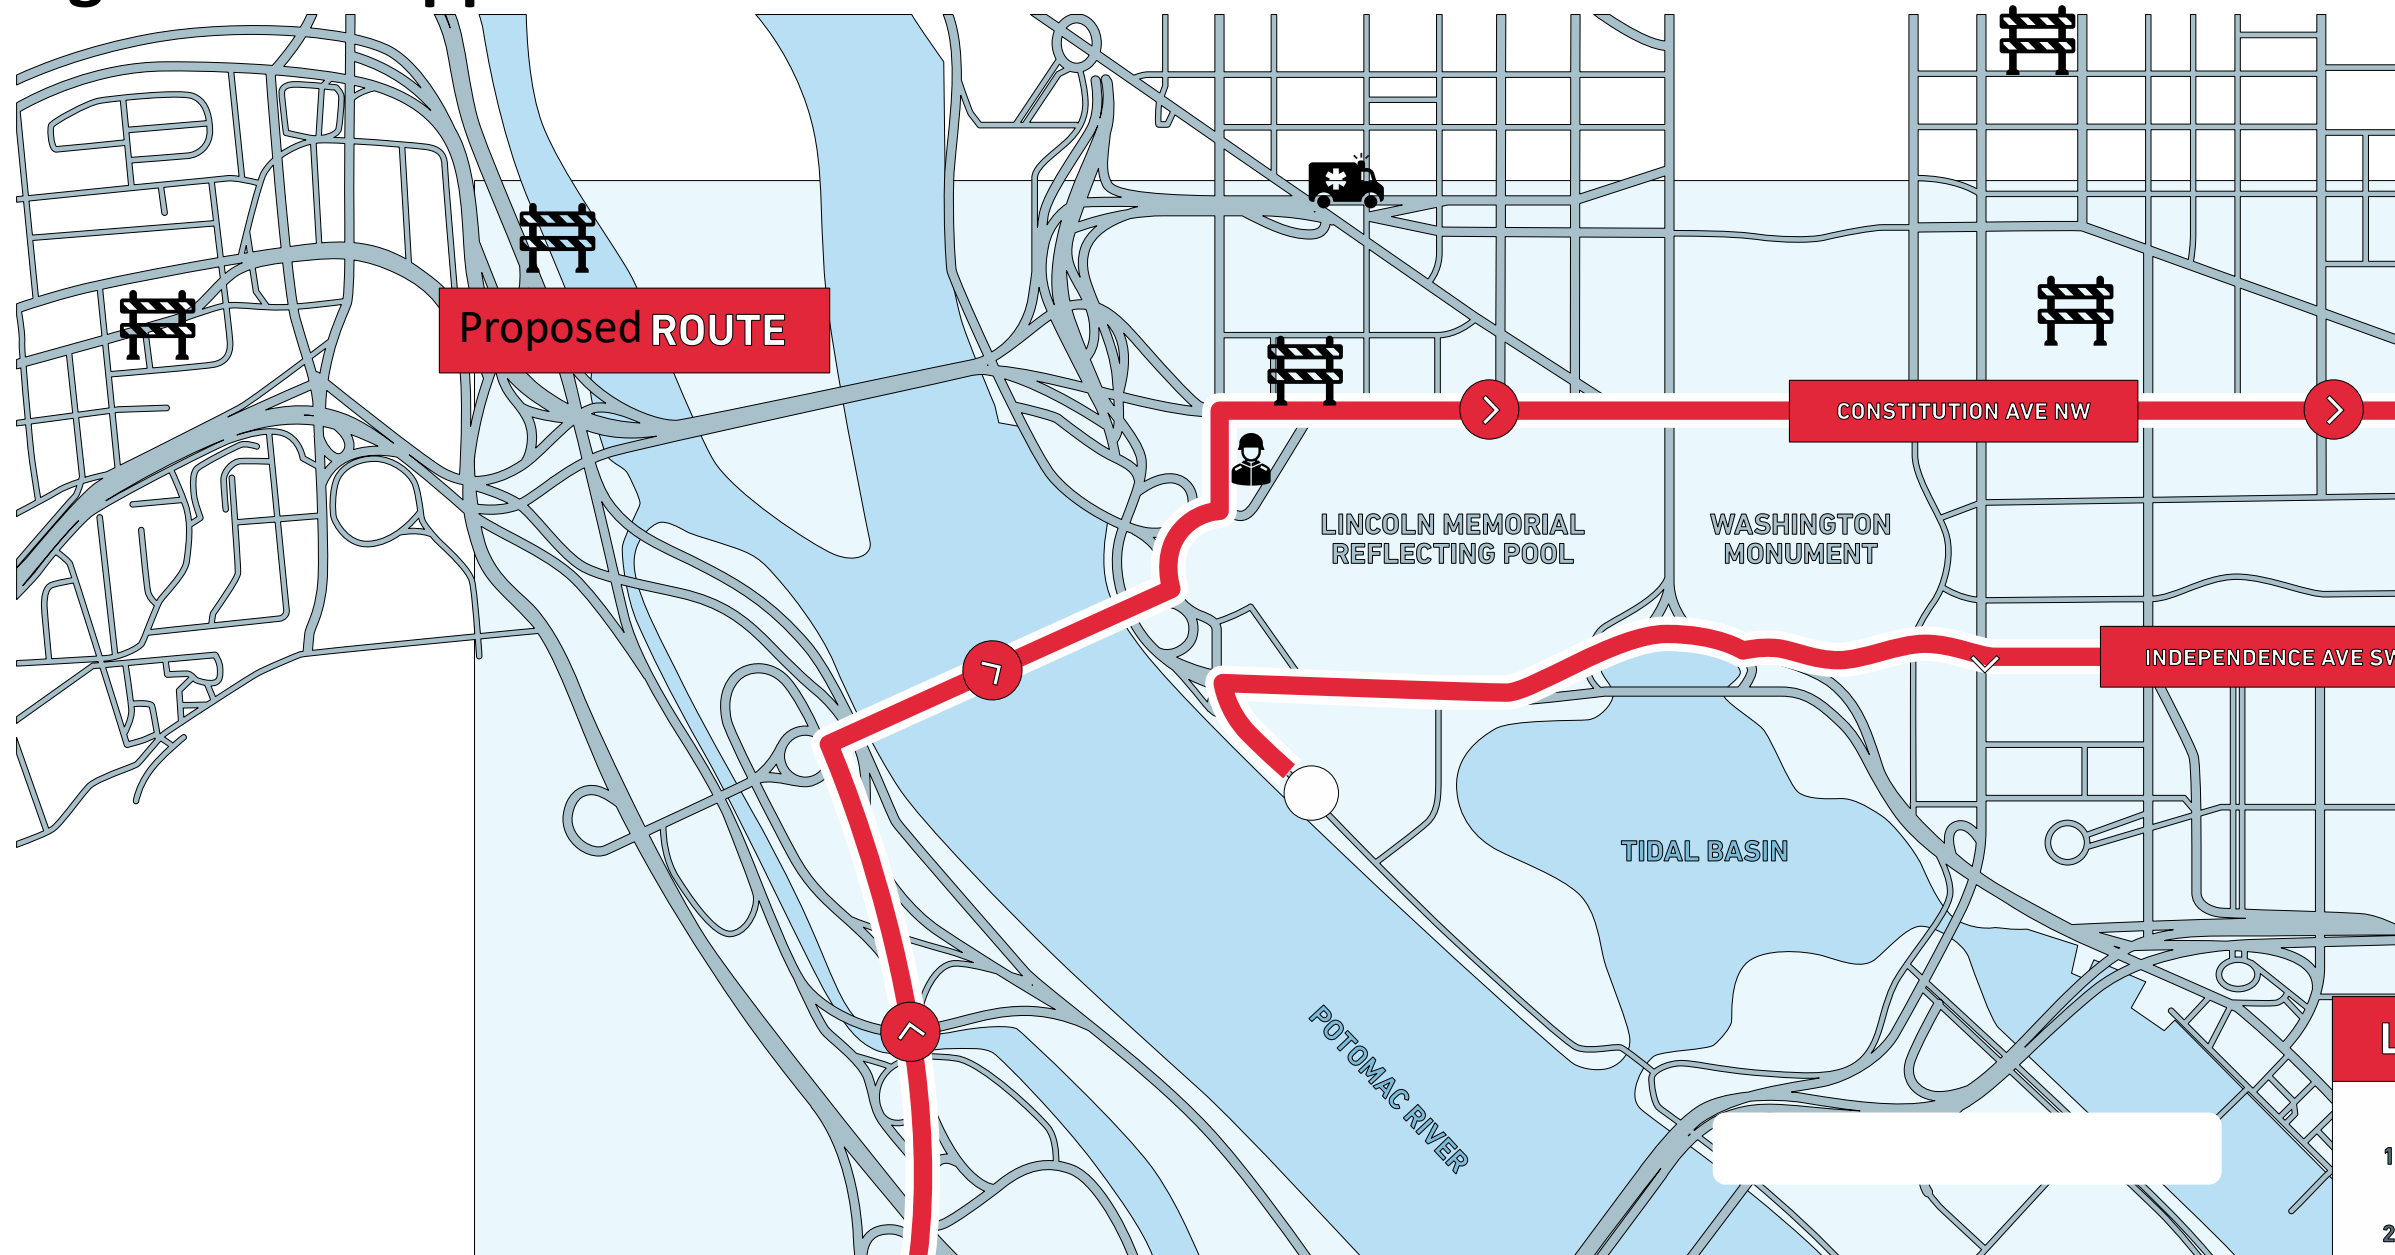

# Rolling to Remember

---

**May 26, 2024**

# DEMONSTRATION RIDE ROUTE

## Pending Permits Approvals

Watergate Steps

Lincoln Memorial

The Arts of War Sculptures

Arlington Memorial Bridge

Lincoln P Refreshments And C

Ohio Dr SW

John Ericsson Memorial

Museum of the Bible

Federal Center SW Metro

14th St SW

Washington Ave SW

Statue of Albert Einstein

Constitution Ave NW

19th St NW

18th St NW